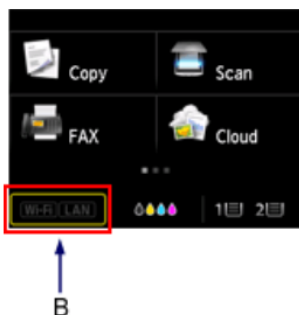


Download

[Download Photoprint Server Pro 514](#)

Connection without Using an Access Point (Windows XP)

Restrictions

(Appears in a new window)

1. Press the **HOME** button (A) on the printer.

2. Tap the bottom left (B) of the screen.