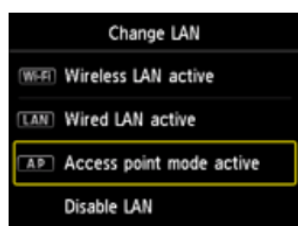


Download

[Download Photoprint Server Pro 514](#)

Connection without Using an Access Point (Windows XP)

Restrictions

(Appears in a new window)

1. Press the **HOME** button (A) on the printer.

2. Tap the bottom left (B) of the screen.

3. Tap **Access point mode active**.

4. Check the **SSID** displayed in the printer screen.
5. Tap **Details**, check the **Password** (network key), then tap **OK**.
You will use the **SSID** and **Password** (network key) in the subsequent steps.