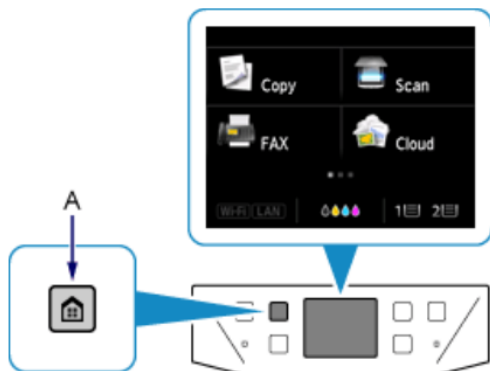


Download

[Download Photoprint Server Pro 514](#)

Connection without Using an Access Point (Windows XP)

Restrictions

(Appears in a new window)

1. Press the **HOME** button (A) on the printer.

2. Tap the bottom left (B) of the screen.

3. Tap **Access point mode active**.

4. Check the **SSID** displayed in the printer screen.
5. Tap **Details**, check the **Password** (network key), then tap **OK**.
You will use the **SSID** and **Password** (network key) in the subsequent steps.